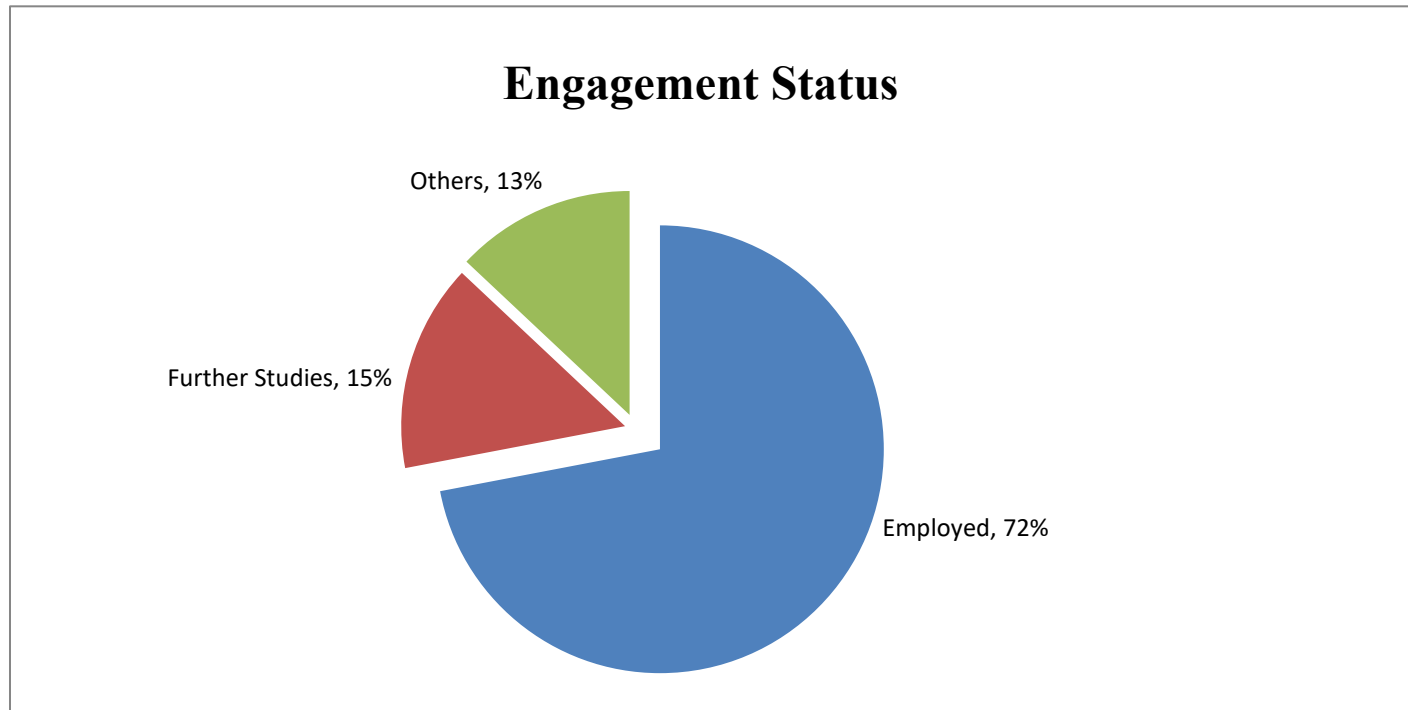

Graduate Employment Statistics of BEngIE 2023 Graduates

Cut-off date of the Survey: 31 December 2023