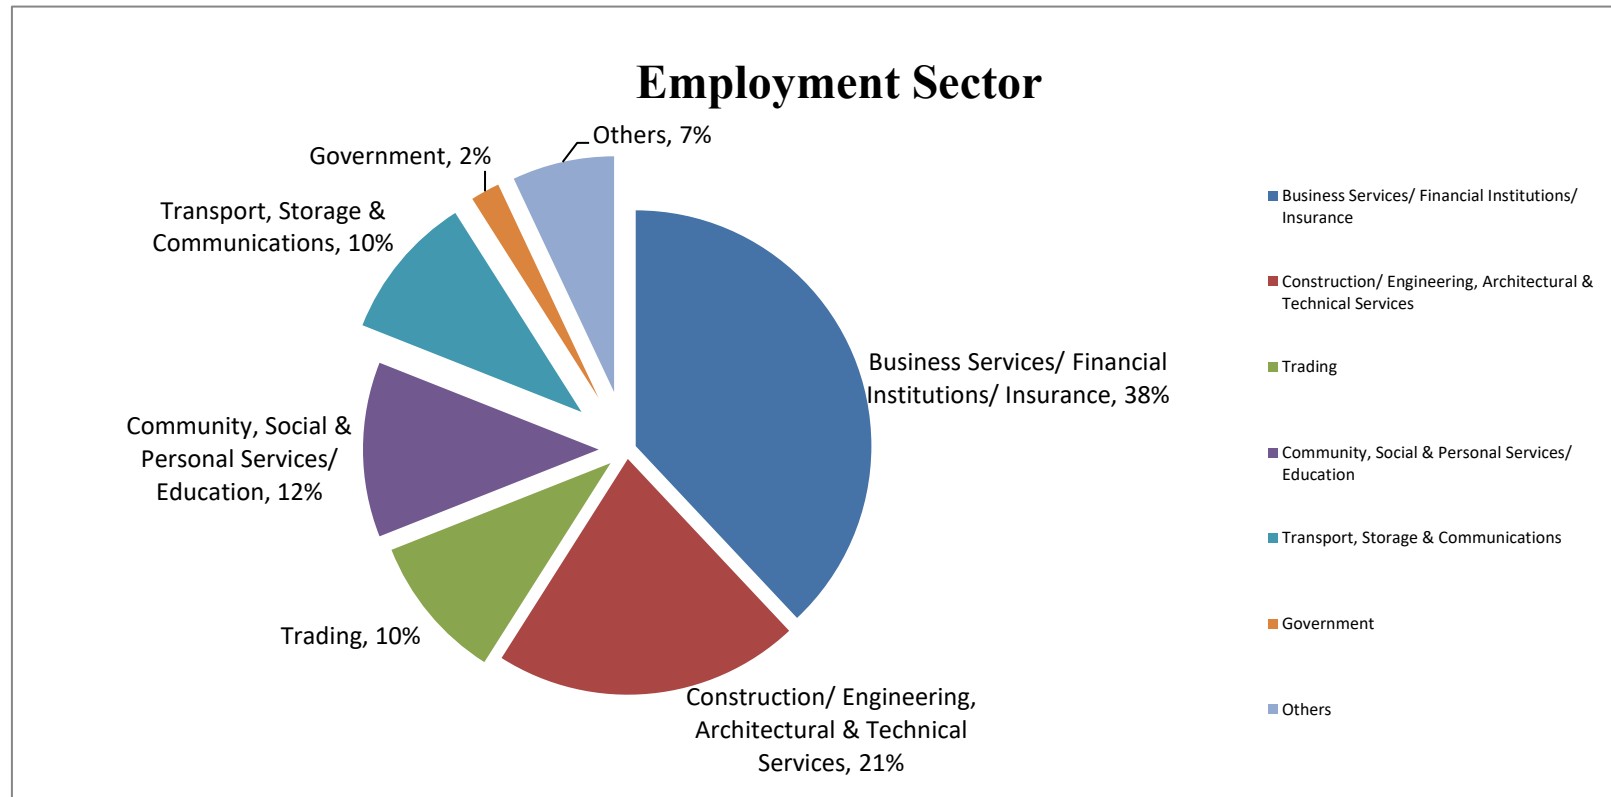

## Graduate Employment Statistics of BEngIE 2023 Graduates

*Cut-off date of the Survey: 31 December 2023*