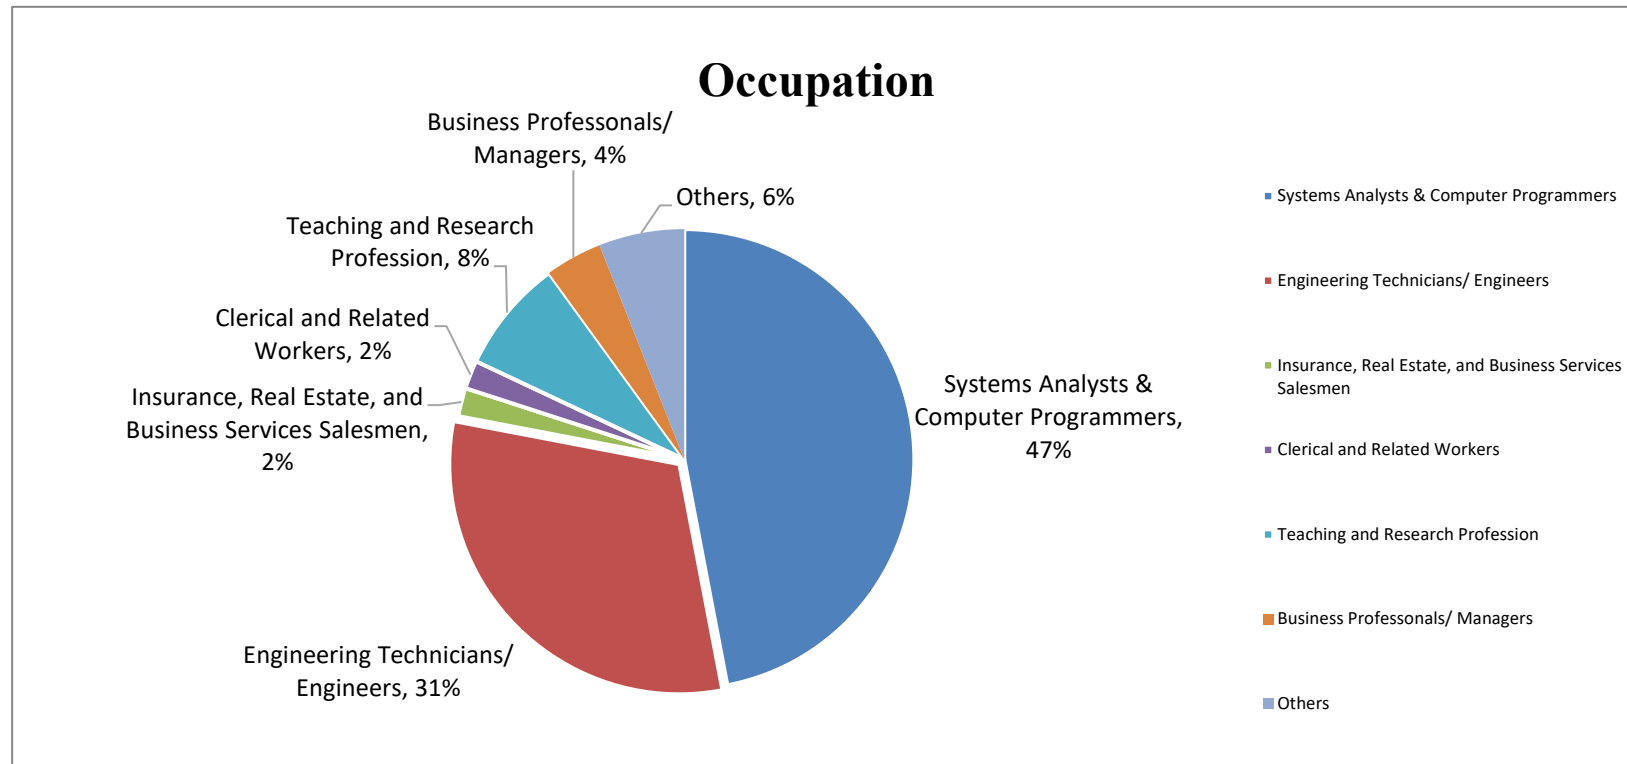

Graduate Employment Statistics of BEngIE 2023 Graduates

Cut-off date of the Survey: 31 December 2023